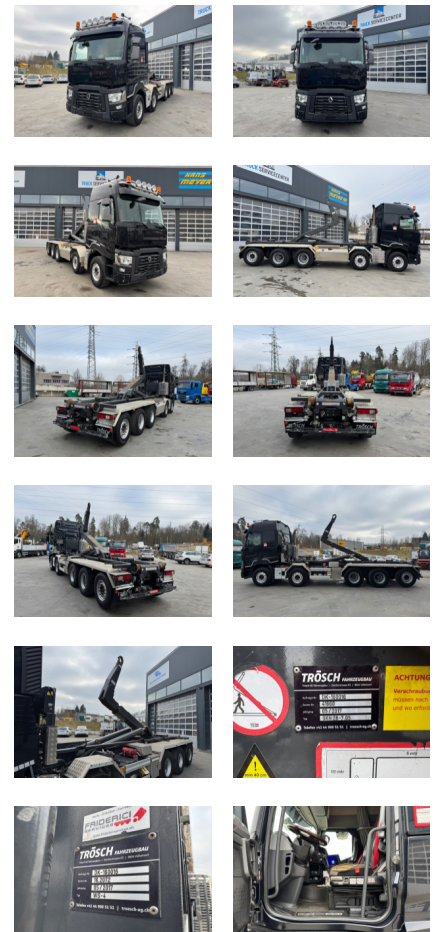

RENAULT C520 10x4 Trösch SWS

Roll off tipper truck (Trucks)

Price

Price on request

EUR 51'900

Make	RENAULT
Type	C520 10x4 Trösch SWS
Chassis	Roll off tipper truck
Category	Trucks
1. Registration	22.05.2017
Mileage	338'000 km
Vehicle condition	good
Latest VLA	11.04.2023
Color	Schwarz
Internal number	08025
Emission standard	EURO 6
Fuel	Diesel
Particle filter	Yes
General remarks	- Retarder - Klima - Lift- & Lenkachse - Schnellwechselsystem Trösch - 26T Haken
Total weight	40'000 kg
Payload	26'800 kg
Wheel base	5'100 mm
Cargo length	7'050 mm
Cargo height	1'350 mm
Power	390 kW
Cylinder	6 Cylinder
Cubic capacity	12'777 cm³
Drive	10 x 4
Suspension	Blatt-Luft
Transmission	Automatic
Tyre type	315/80/22.5

Dealer Information

Agron Haxha Truck GmbH

Ahornweg 3
5504 Othmarsingen

+41 62 896 34 34

+41 79 950 89 64

info@agronehaxha.ch

http://www.agronehaxha.ch