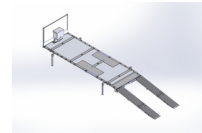

Eschtec AG
Strossäcker 2
8555 Müllheim

+41 52 762 76 00
+41 52 762 76 01
info@eschtec.ch
<http://www.eschtec.ch>