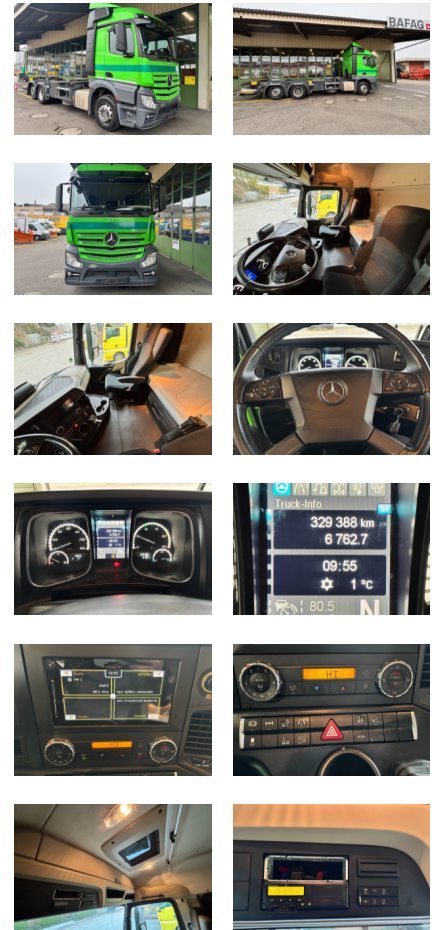

MERCEDES Actros 2543 6x2

Swap chassis truck (Trucks)

Price	Price on request
Make	MERCEDES
Type	Actros 2543 6x2
Chassis	Swap chassis truck
Chassis remarks	BDF mit Unterfalz Hebebühne
Category	Trucks
1. Registration	07.11.2019
Mileage	329'700 km
Vehicle condition	very good
Latest VLA	12.12.2023
Internal number	4576
Emission standard	EURO 6
Fuel	Diesel
General remarks	ABS, Klima, Retarder, Standheizung, Abstandsregler, Navi, Anhängerkupplung EU-Bremse
Total weight	26'000 kg
Payload	16'000 kg
Vehicle length	9'800 mm
Vehicle width	2'500 mm
Vehicle height	3'900 mm
Wheel base	4'300 mm
Power	315 kW
Cylinder	6 Cylinder
Cubic capacity	10'677 cm³
Drive	6 x 2/2
Suspension	Vollluft
Transmission	Automatic
Tyre condition axis 1	50 %
Tyre condition axis 2	50 %
Tyre condition axis 3	50 %
Driver cab type	Fernfahrerhaus

Dealer Information

BAFAG AG
Trockenloostrasse 61
8105 Regensdorf

+41 44 840 06 60
+41 76 588 06 60
info@bafag-trucks.ch
<https://www.bafag-trucks.ch>