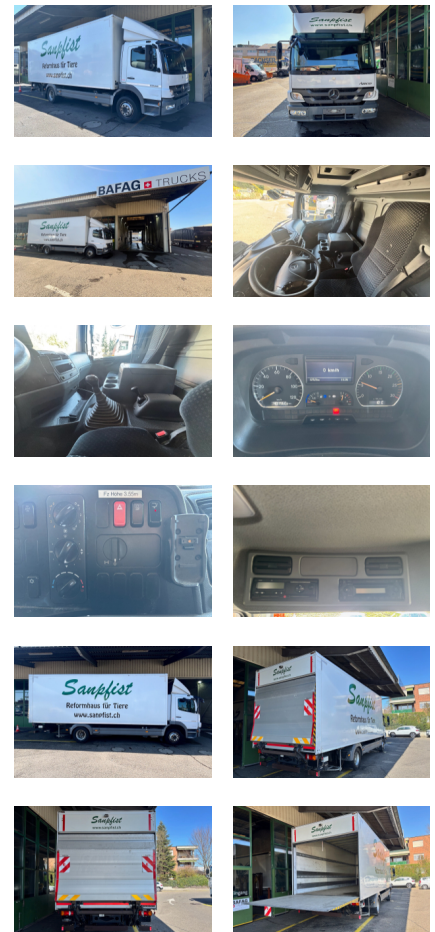

MERCEDES Atego 1329

Box truck (Trucks)

Price	CHF 15'900 excl. VAT EUR 16'854
Make	MERCEDES
Type	Atego 1329
Chassis	Box truck
Chassis remarks	Polyesterkoffer, Sperraformboden, 2x6 Bänderinge
Category	Trucks
1. Registration	18.07.2012
Mileage	408'000 km
Vehicle condition	good
Latest VLA	08.03.2024
Internal number	4589
Emission standard	EURO 5
Fuel	Diesel
General remarks	ABS, klima, Rückfahrkamera
Total weight	13'500 kg
Payload	6'300 kg
Vehicle length	8'900 mm
Vehicle width	2'550 mm
Vehicle height	3'500 mm
Wheel base	4'800 mm
Cargo length	6'950 mm
Cargo width	2'490 mm
Cargo height	2'380 mm
Power	210 kW
Cubic capacity	6'374 cm³
Drive	4 x 2
Suspension	Blatt -Luft
Transmission	Manual
Tyre condition axis 1	50 %
Tyre condition axis 2	50 %
Driver cab type	Nahverkehr

Dealer Information

BAFAG AG
Trockenloostrasse 61
8105 Regensdorf

+41 44 840 06 60
+41 76 588 06 60
info@bafag-trucks.ch
<https://www.bafag-trucks.ch>