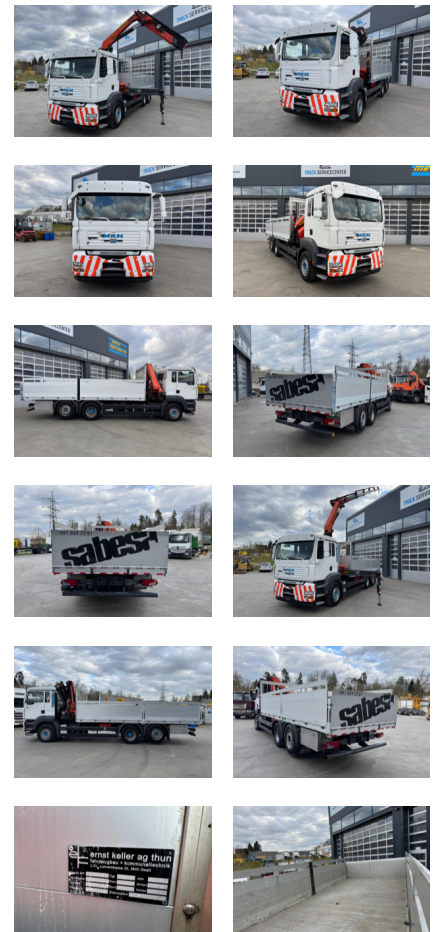

MAN TGA 26.440 6x2 PK16502-4

Truck mounted crane truck (Trucks)

Price	Price on request
Make	MAN
Type	TGA 26.440 6x2 PK16502-4
Chassis	Truck mounted crane truck
Category	Trucks
1. Registration	25.10.2007
Mileage	414'000 km
Vehicle condition	good
Latest VLA	14.05.2024
Color	Weiss
Internal number	25407
Emission standard	EURO 4
Fuel	Diesel
Particle filter	Yes
General remarks	- Retarder - Klima - Lift- & Lenkachse - Aluboden - Kran Palfinger PK16502 - Funksteuerung
Total weight	26'000 kg
Payload	13'525 kg
Cargo length	7'300 mm
Cargo width	2'500 mm
Power	324 kW
Cylinder	6 Cylinder
Cubic capacity	10'518 cm³
Drive	6 x 2
Suspension	Blatt-Luft
Transmission	Manual
Tyre type	315/70/22.5
Tyre condition axis 1	50 %
Tyre condition axis 2	50 %

Dealer Information

Agron Haxha Truck GmbH
Ahornweg 3
5504 Othmarsingen

+41 62 896 34 34
+41 79 950 89 64
info@agronehaxha.ch
http://www.agronehaxha.ch